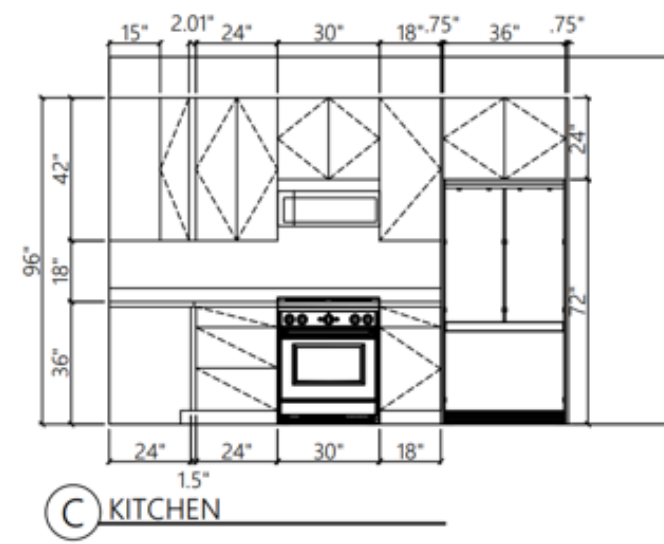

Great Room & Master Bedroom Fans in Black

Entry Tile 12x24 Crux Mica

Paint Color SW7009 Pearly White

Wood Floor/ Barris

Interior Single Panel Doors Pearly White Doors & Trim

Cool/ Modern/ Kitchen / Whirlpool Appliances