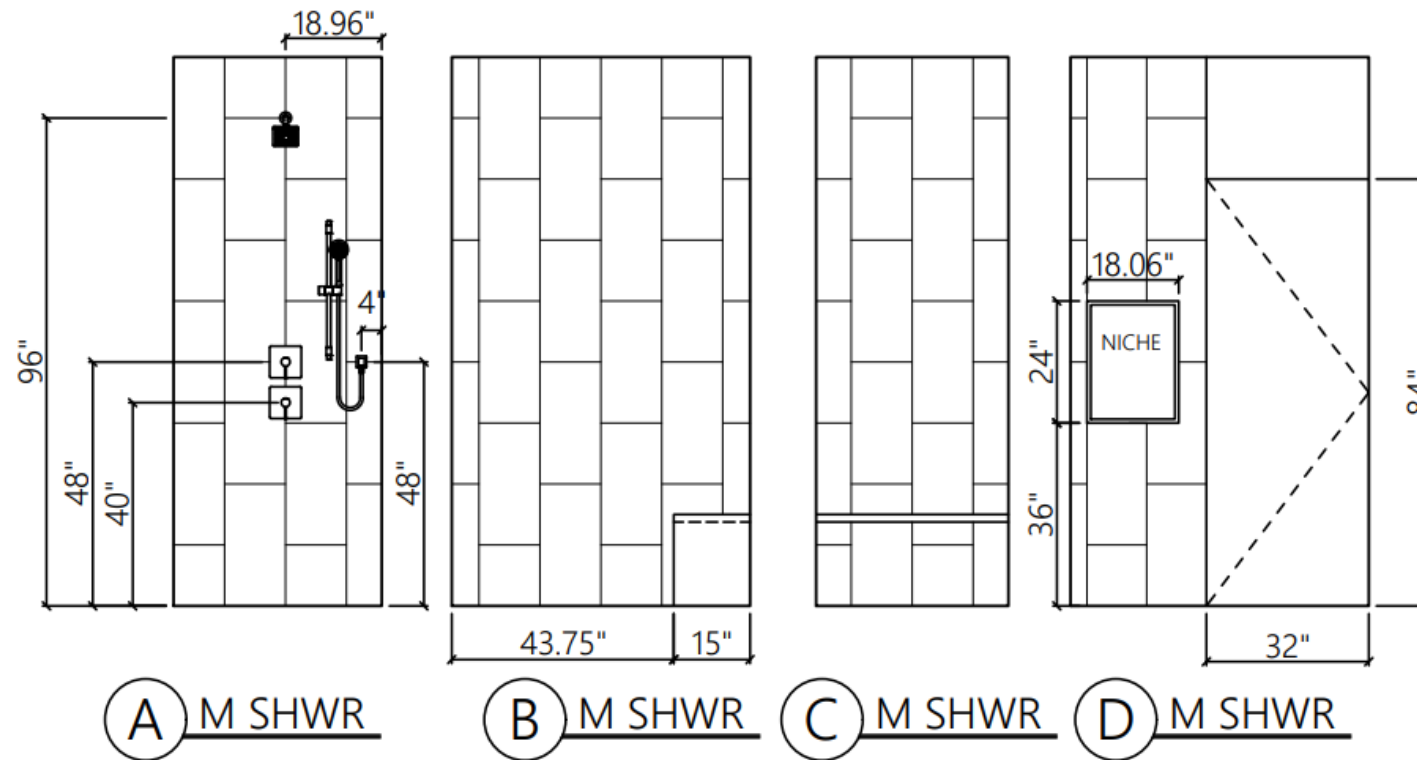

Cool / Modern / Master Bath/ Tile & Slabs

Bathroom Floor Tile
12x24 Esplande Trail

Shower Walls 12x24 Alley

Shower Pan
2x2 Alley Mosaics

Dal Tile
Ash Grey (Honed) Quartz Slab

Cool / Modern / Master Bath/ Lighting, Cabinetry & Hardware