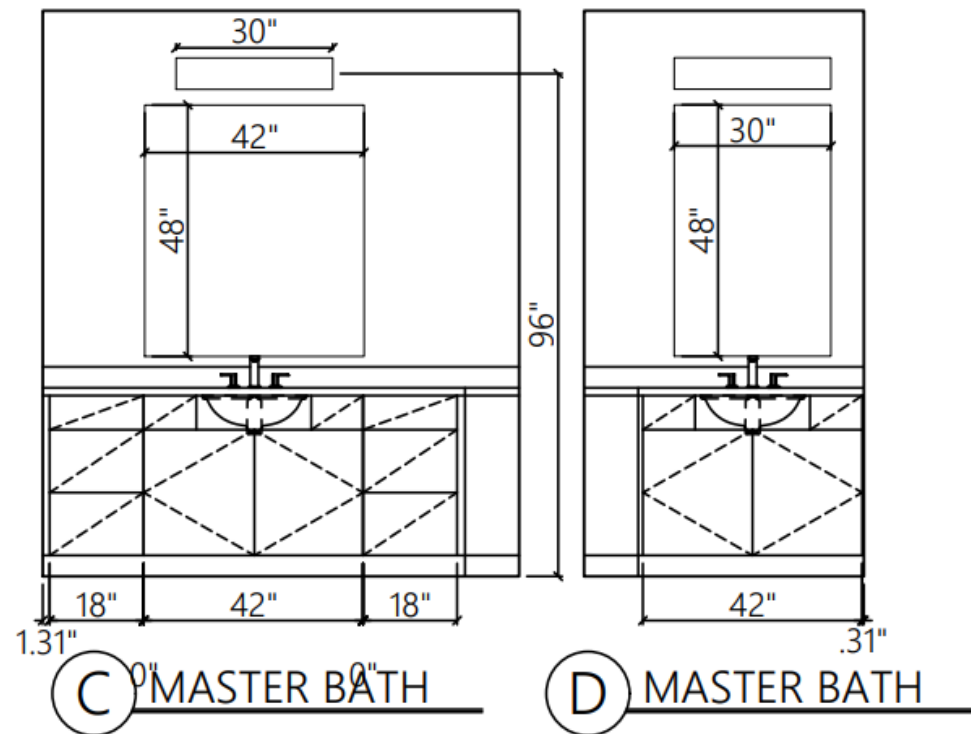

A MASTER BATH

B MASTER BATH

C MASTER BATH

D MASTER BATH

Wall Sconces in Black

Top Knobs Bar Pull in Black

Flooring Place
Windsor Driftwood Cabinet Finish

Kohler Undermount Sinks & Faucets