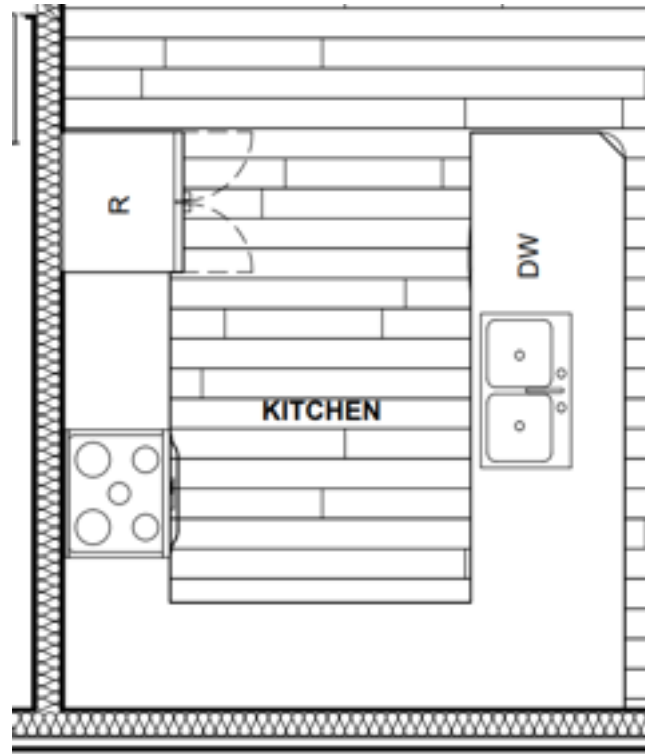

Great Room & Master Bedroom Fans in Black

Entry Tile 12x24 Crux Mica

Paint Color SW7009 Pearly White

Wood Floor/ Barris

Interior Single Panel Doors Pearly White Doors & Trim

Cool/ Modern/ Kitchen / Whirlpool Appliances