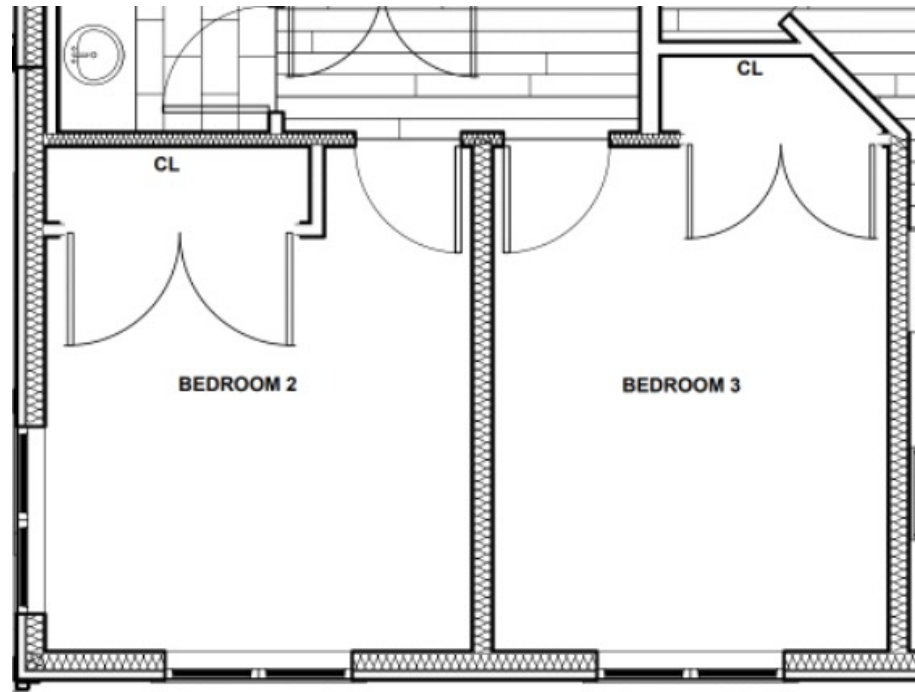

Cool/ Modern / Guest Bedrooms

A BED 2 CLOSET