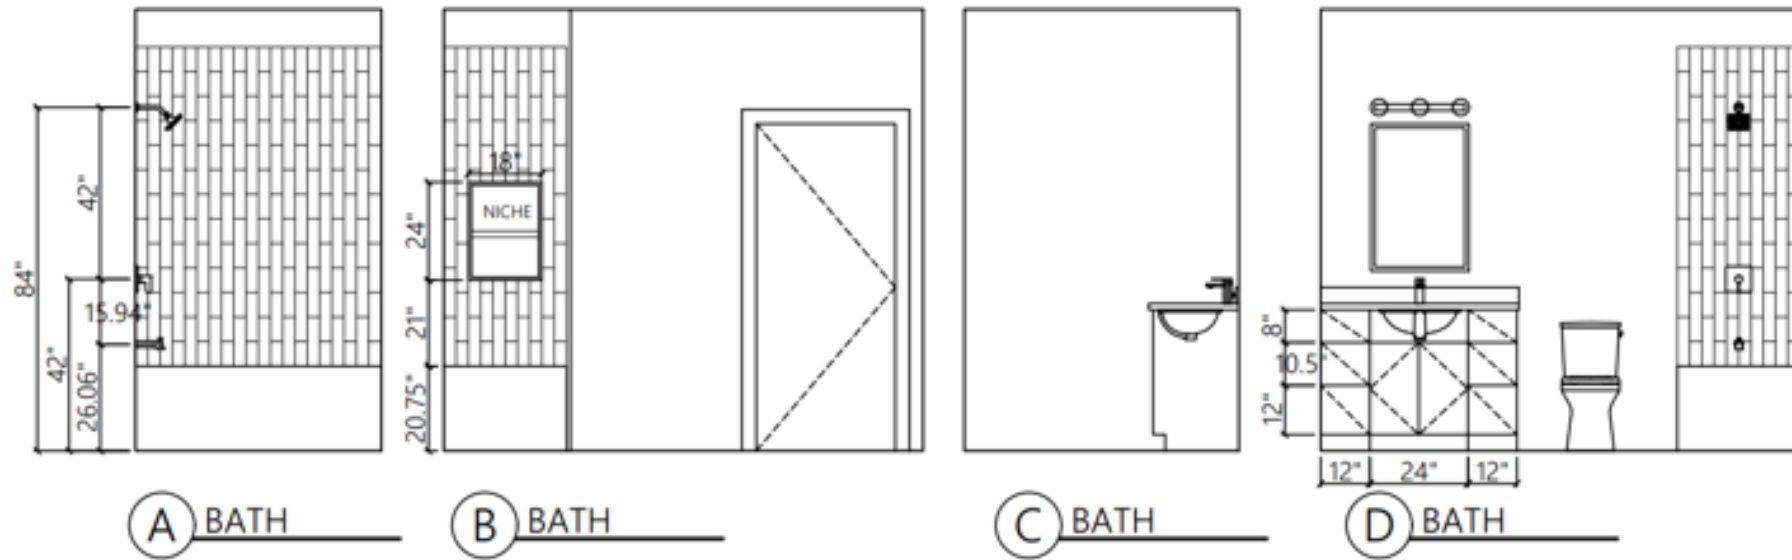

Cool / Modern / Guest Bath / Finishes

Vanity Wall Sconce
Brushed Silver & Black