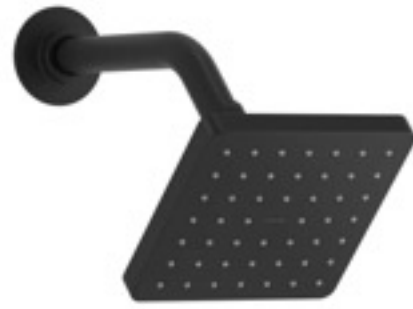

Signature Hardware Bathtub & Kohler Tub/ Shower Components