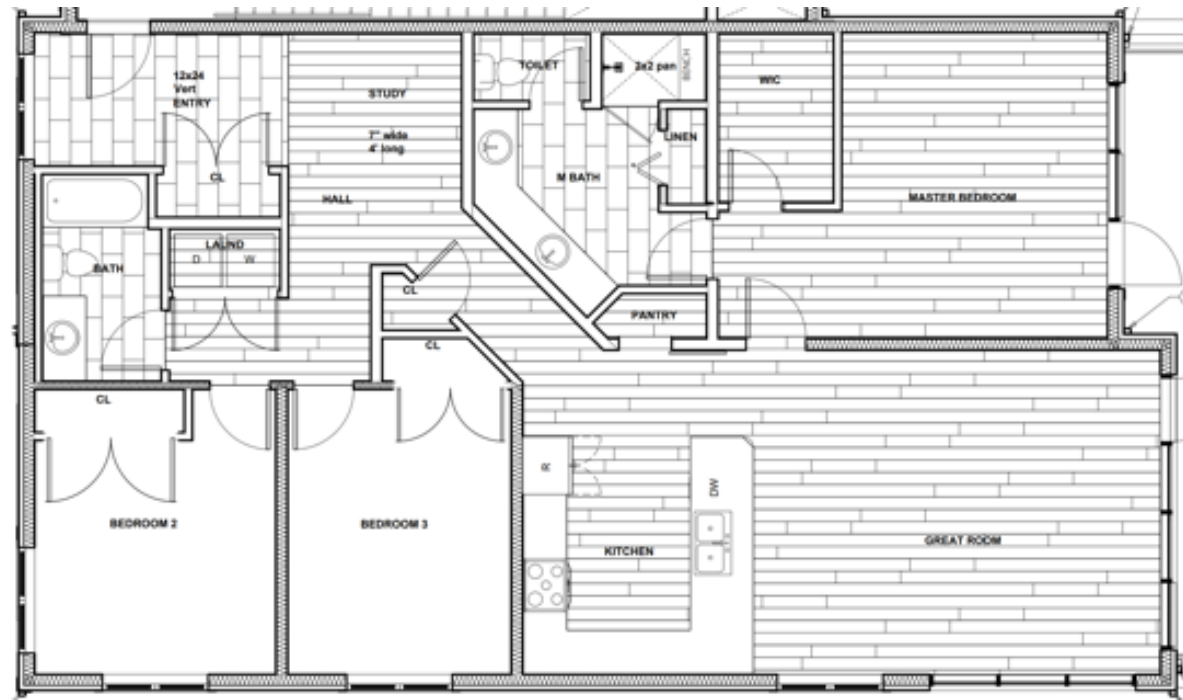

S H E L T E R
I N T E R I O R S

North 40/ Ennis, MT

Cool/ Modern Scheme 10.4.23

Building Hallway Finishes/ Common Spaces

Lighting

Flooring

Carpet

Cool/ Modern/ Common Areas

Great Room & Master Bedroom Fans in Black

Entry Tile 12x24 Crux Mica

Paint Color SW7009 Pearly White

Wood Floor/ Barris

Interior Single Panel Doors Pearly White Doors & Trim

Cool/ Modern/ Kitchen / Whirlpool Appliances