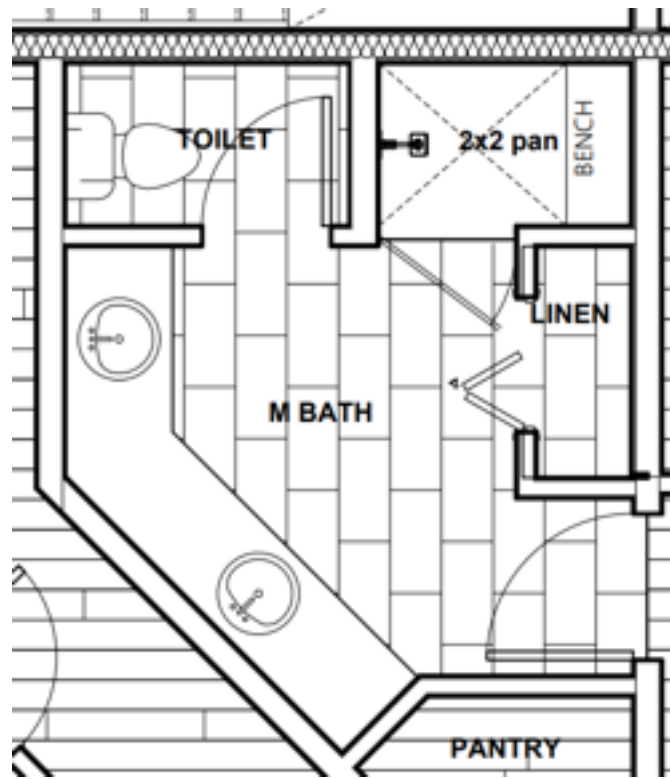

Dal Tile
Columbus Brown Velvet Quartz Slab

Top Knobs
Riverside Pull in Black

Kohler 32" Undermount Sink

Wood Floor/ Barris

Laundry/ Whirlpool Appliances

A LAUNDRY

Washer

Dryer

Cool / Modern / Master Bath/ Tile & Slabs

Bathroom Floor Tile
12x24 Esplande Trail

Shower Walls 12x24 Alley

Shower Pan
2x2 Alley Mosaics

Dal Tile
Ash Grey (Honed) Quartz Slab

Cool / Modern / Master Bath/ Lighting, Cabinetry & Hardware