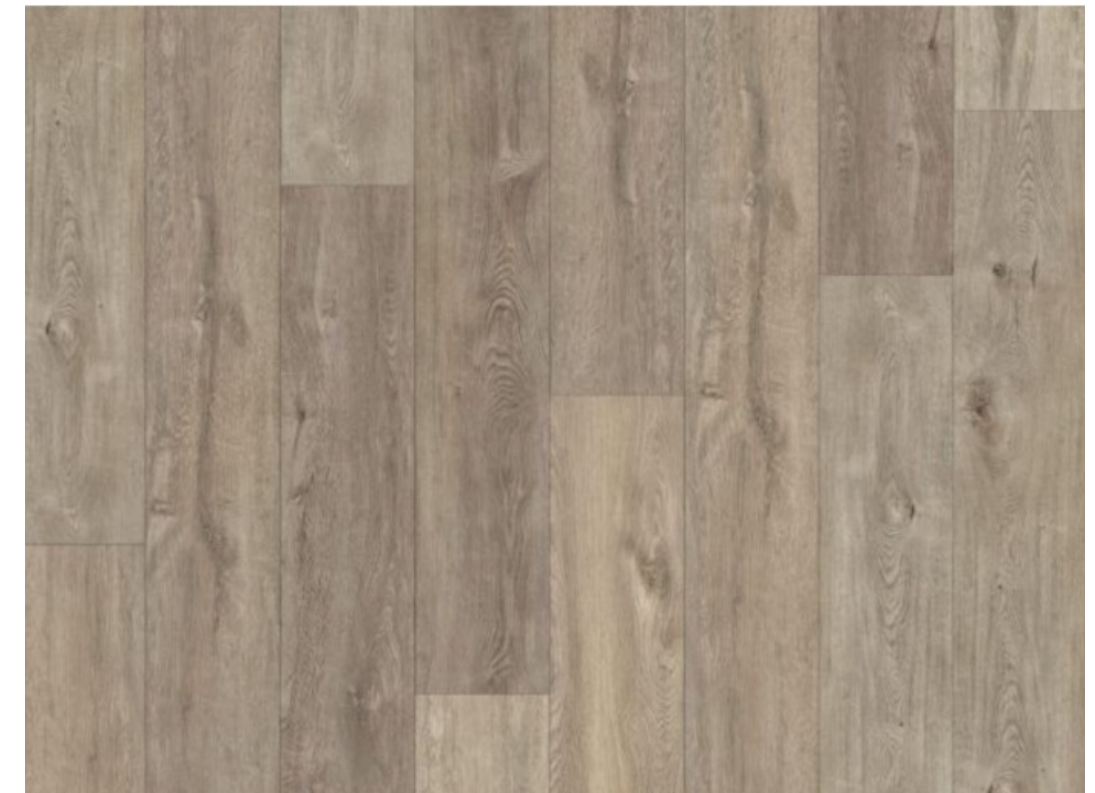

Wood Floor/ Barris