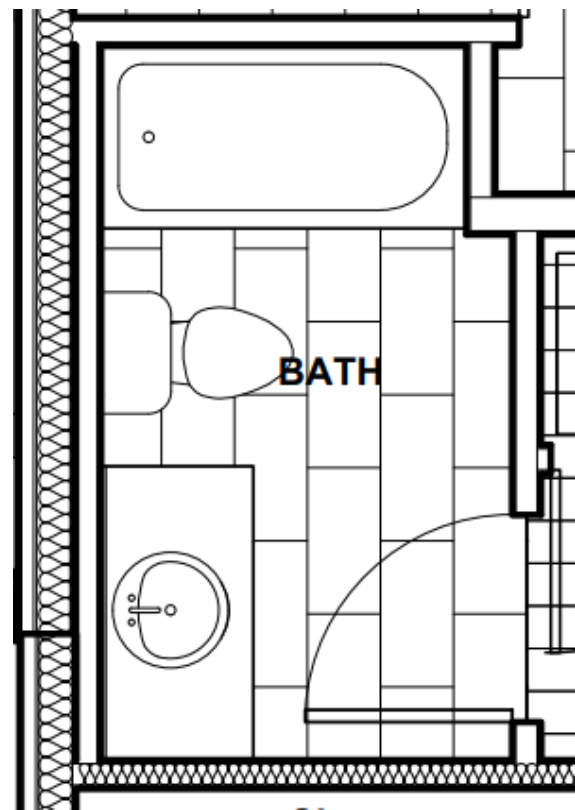

Kohler Shower Components

Kohler 2 Piece Toilet
Black Trip Lever

Cool / Modern / Guest Bath / Finishes

Vanity Wall Sconce
Brushed Silver & Black

Dal Tile Concrete Grey Quartz Slab

Top Knobs Aspen II Pull in Black

Flooring Place
Windsor Driftwood Cabinet Finish

Bathroom Floor
12x24 Crux Mica

Tub/ Shower Walls
3x12 White
Subway Tile

Cool/ Modern / Guest Bath Plumbing

Kohler Undermount Sink & Faucet

Signature Hardware Bathtub & Kohler Tub/ Shower Components