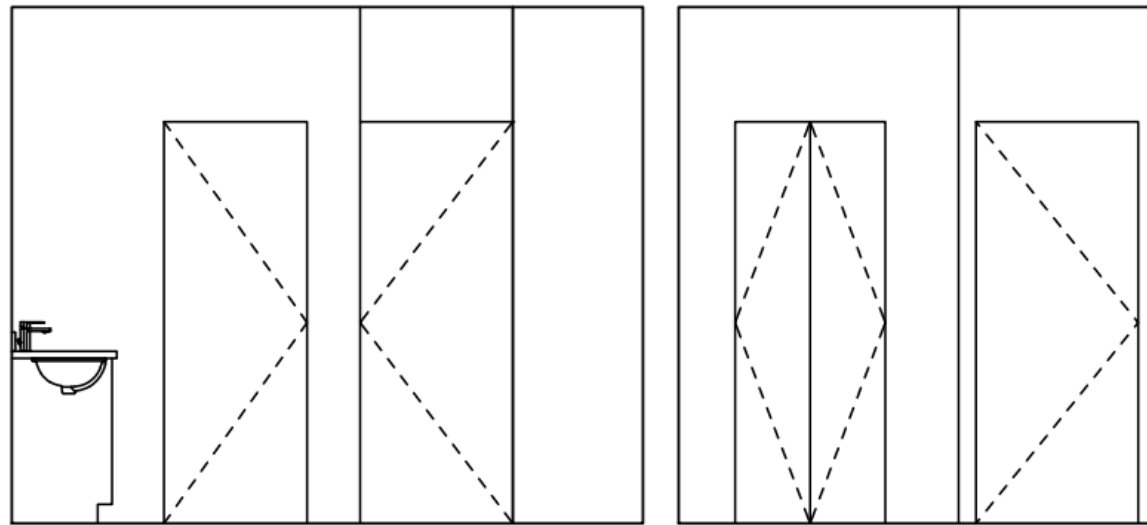

Cool / Modern / Master Bath/ Tile & Slabs

Bathroom Floor Tile
12x24 Esplande Trail

Shower Walls 12x24 Alley

Shower Pan
2x2 Alley Mosaics

Dal Tile
Ash Grey (Honed) Quartz Slab

Cool / Modern / Master Bath/ Lighting, Cabinetry & Hardware