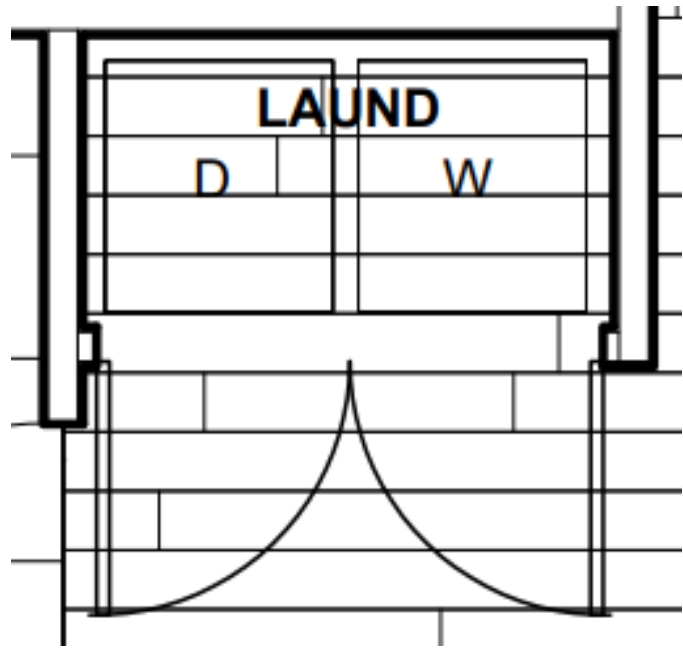

Laundry/ Whirlpool Appliances

A LAUNDRY