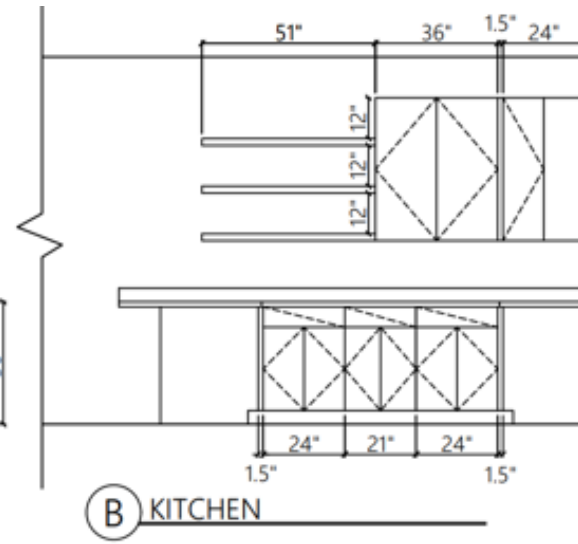

Great Room & Master Bedroom Fans in Black

Entry Tile 12x24 Crux Mica

Paint Color SW7009 Pearly White

Wood Floor/ Barris

Interior Single Panel Doors Pearly White Doors & Trim

Cool/ Modern/ Kitchen / Whirlpool Appliances