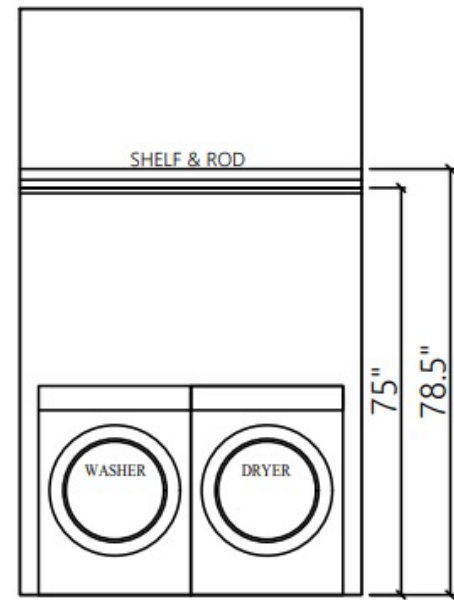

Dal Tile
Columbus Brown Velvet Quartz Slab

Top Knobs
Riverside Pull in Black

Kohler 32" Undermount Sink

Wood Floor/ Barris

Laundry/ Whirlpool Appliances

A LAUNDRY

Washer

Dryer