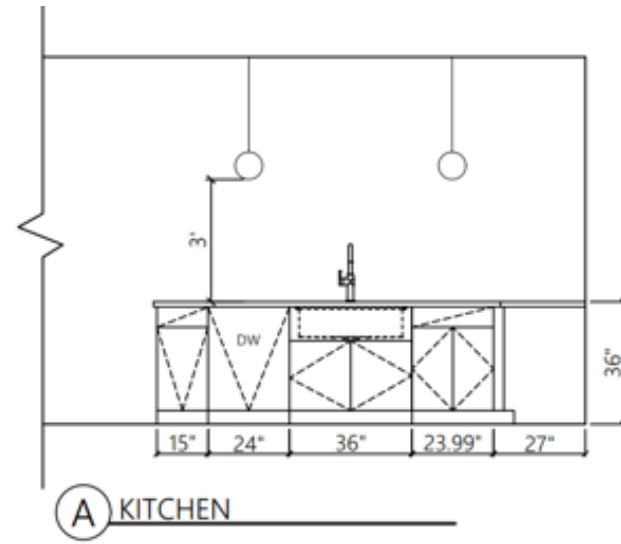

Great Room & Master Bedroom Fans in Black

Entry Tile 12x24 Crux Mica

Paint Color SW7009 Pearly White

Wood Floor/ Barris

Interior Single Panel Doors Pearly White Doors & Trim

Cool/ Modern/ Kitchen / Whirlpool Appliances