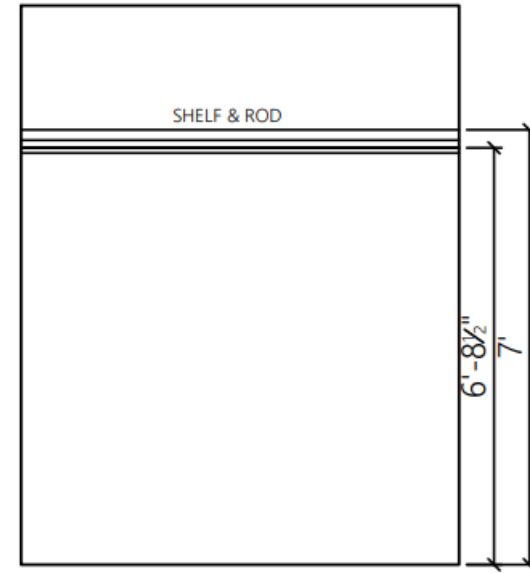

Cool/ Modern / Guest Bedrooms

A BED 2 CLOSET